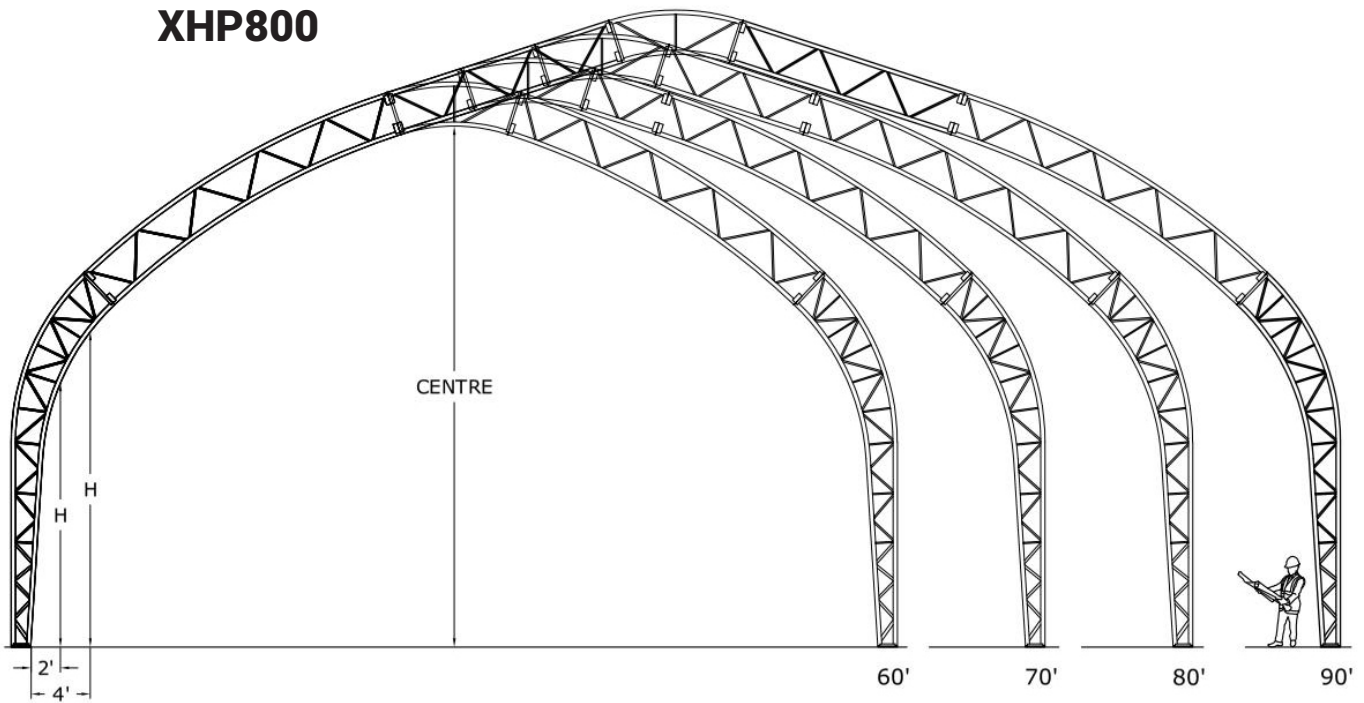

### VHP800

Largeur \ Hauteur libre(H)	60'	70'	80'	90'
2'	12' - 7"	12' - 7"	12' - 7"	12' - 7"
4'	16' - 0"	16' - 0"	16' - 0"	16' - 0"
CENTRE	30' - 0"	31' - 7"	33' - 3"	34' - 11"

## MODÈLES 800

### XHP800

Largeur \ Hauteur libre(H)	60'	70'	80'	90'
2'	17' - 11"	17' - 11"	17' - 11"	17' - 11"
4'	21' - 4"	21' - 4"	21' - 4"	21' - 4"
CENTRE	35' - 3"	36' - 11"	38' - 6"	40' - 2"