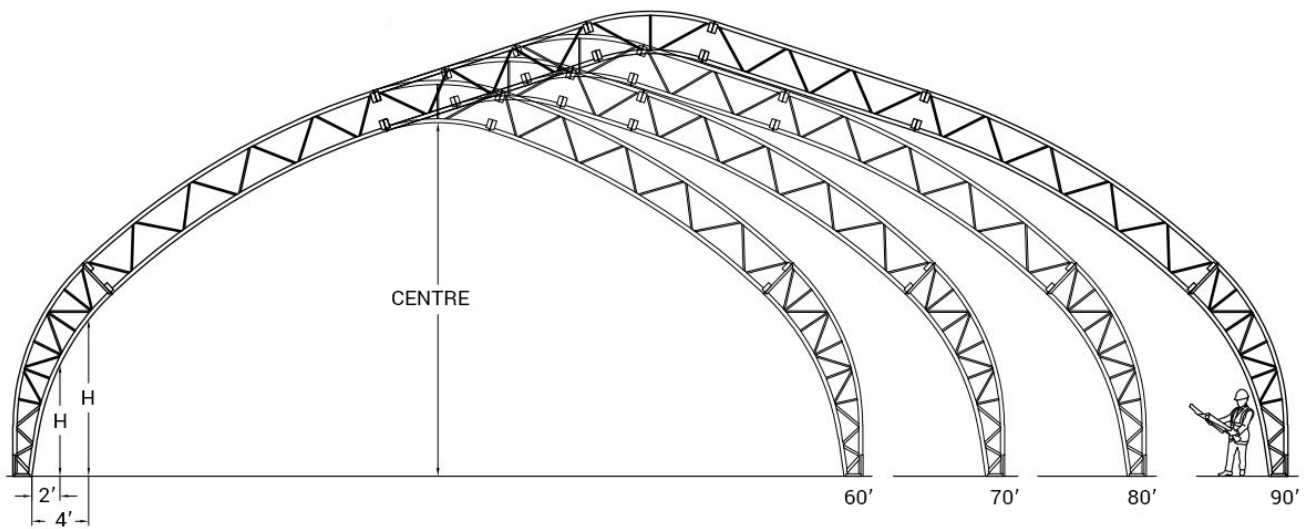

## MODÈLES 800

### HP800

Largeur \ Hauteur libre(H)	60'	70'	80'	90'
2'	7' - 11"	7' - 11"	7' - 11"	7' - 11"
4'	11' - 1"	11' - 1"	11' - 1"	11' - 1"
CENTRE	25' - 0"	26' - 7"	28' - 3"	29' - 10"

### VHP800

Largeur \ Hauteur libre(H)	60'	70'	80'	90'
2'	12' - 7"	12' - 7"	12' - 7"	12' - 7"
4'	16' - 0"	16' - 0"	16' - 0"	16' - 0"
CENTRE	30' - 0"	31' - 7"	33' - 3"	34' - 11"

### XHP800

Largeur \ Hauteur libre(H)	60'	70'	80'	90'
2'	17' - 11"	17' - 11"	17' - 11"	17' - 11"
4'	21' - 4"	21' - 4"	21' - 4"	21' - 4"
CENTRE	35' - 3"	36' - 11"	38' - 6"	40' - 2"