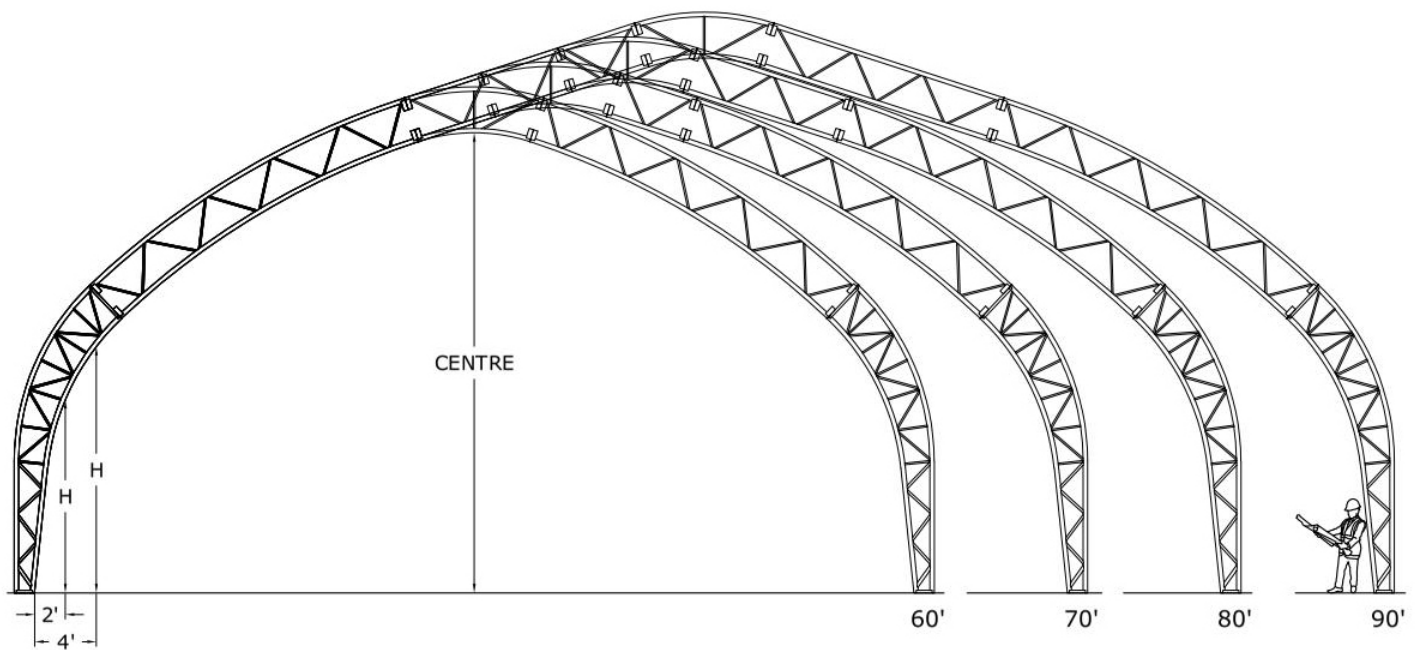

### HP800

Largeur \ Hauteur libre(H)	60'	70'	80'	90'
2'	7' - 11"	7' - 11"	7' - 11"	7' - 11"
4'	11' - 1"	11' - 1"	11' - 1"	11' - 1"
CENTRE	25' - 0"	26' - 7"	28' - 3"	29' - 10"

## MODÈLES 800

### VHP800

Largeur \ Hauteur libre(H)	60'	70'	80'	90'
2'	12' - 7"	12' - 7"	12' - 7"	12' - 7"
4'	16' - 0"	16' - 0"	16' - 0"	16' - 0"
CENTRE	30' - 0"	31' - 7"	33' - 3"	34' - 11"

### XHP800

Largeur \ Hauteur libre(H)	60'	70'	80'	90'
2'	17' - 11"	17' - 11"	17' - 11"	17' - 11"
4'	21' - 4"	21' - 4"	21' - 4"	21' - 4"
CENTRE	35' - 3"	36' - 11"	38' - 6"	40' - 2"